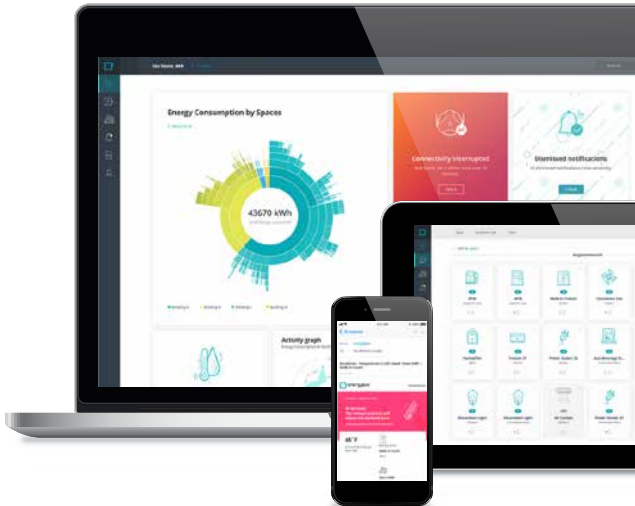

Live energy data

Assess and benchmark equipment efficiency and site performance with daily reports on energy consumption across all of your locations.