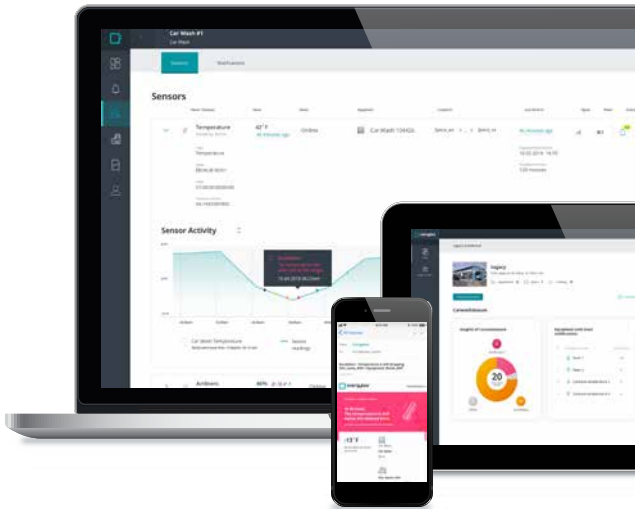

Data at your fingertips

Access performance reports, robust insights and historical data from your smart devices.

▶ Try our **3-month Spark Program** today
To get started, contact sales@energybox.com